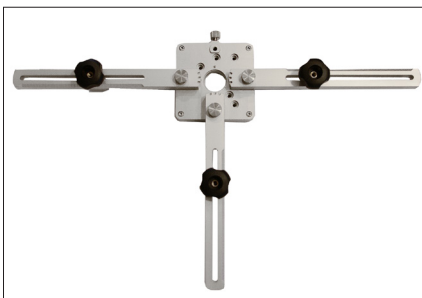

I-0950 BORE fixture kit Ø300-1600 mm

6. **I-0926** Transmitter fixture, 400mm arm

2-0551 2 Fixtures for transmitter 400 mm

2-0554 Magnetbase

2-0553 Expander joint

1. **2-0555** Magnetic base half bore 2. **2-0612** Magnet, probe 3. **I-0894** Fixture, RM/RS w level 93 mm
I-0895 Fixture, RM/RS w level I 10 mm **I-0896** Fixture, RM/RS w level I 70 mm 4. **2-0420** Holder front cc 80 mm
5. **2-0605** Extension fixture 100mm **2-0606** Extension fixture 200mm **2-0607** Extension fixture 300 mm
6. **I-0926** Transmitter fixture, 400 mm arm

Accessories

I-0909 Complete XY-table including 3 long arms and magnets Ø 300-600

2-0964 XY table

2-0552 2 Fixtures for transmitter 800 mm

2-0963 1 pcs. Long arms and magnets Ø 300-600 XY table

I-0921 3 pcs. Short arms and magnets Ø180-300 XY table