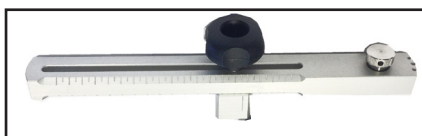

I-0950 BORE fixture kit Ø300-1600 mm

6. **I-0926** Transmitter fixture, 400mm arm

2-0551 2 Fixtures for transmitter 400 mm

2-0554 Magnetbase

2-0553 Expander joint

1. **2-0555** Magnetic base half bore 2. **2-0612** Magnet, probe 3. **I-0894** Fixture, RM/RS w level 93 mm
I-0895 Fixture, RM/RS w level I 10 mm **I-0896** Fixture, RM/RS w level I 70 mm 4. **2-0420** Holder front cc 80 mm
5. **2-0605** Extension fixture 100mm **2-0606** Extension fixture 200mm **2-0607** Extension fixture 300 mm
6. **I-0926** Transmitter fixture, 400 mm arm

Accessories

I-0909 Complete XY-table including 3 long arms and magnets Ø 300-600

2-0964 XY table

2-0552 2 Fixtures for transmitter 800 mm

2-0963 1 pcs. Long arms and magnets Ø 300-600 XY table

I-0921 3 pcs. Short arms and magnets Ø180-300 XY table