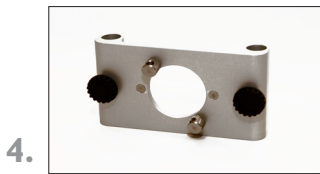

I-0950 BORE fixture kit Ø300-1600 mm

6. **I-0926** Transmitter fixture, 400mm arm

2-0551 2 Fixtures for transmitter 400 mm

2-0554 Magnetbase

2-0553 Expander joint

1. **2-0555** Magnetic base half bore 2. **2-0612** Magnet, probe 3. **I-0894** Fixture, RM/RS w level 93 mm
I-0895 Fixture, RM/RS w level I 10 mm **I-0896** Fixture, RM/RS w level I 70 mm 4. **2-0420** Holder front cc 80 mm
5. **2-0605** Extension fixture 100mm **2-0606** Extension fixture 200mm **2-0607** Extension fixture 300 mm
6. **I-0926** Transmitter fixture, 400 mm arm

Accessories

I-0909 Complete XY-table including 3 long arms and magnets Ø 300-600

2-0964 XY table

2-0552 2 Fixtures for transmitter 800 mm

2-0963 1 pcs. Long arms and magnets Ø 300-600 XY table

I-0921 3 pcs. Short arms and magnets Ø180-300 XY table