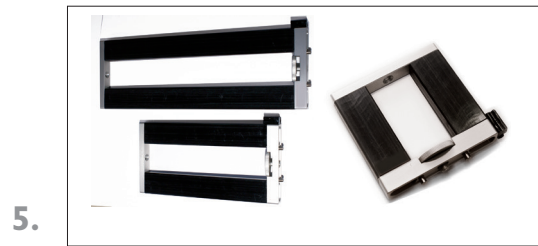

I-0950 BORE fixture kit Ø300-1600 mm

6. **I-0926** Transmitter fixture, 400mm arm

2-0551 2 Fixtures for transmitter 400 mm

2-0554 Magnetbase

2-0553 Expander joint

1. **2-0555** Magnetic base half bore 2. **2-0612** Magnet, probe 3. **I-0894** Fixture, RM/RS w level 93 mm
I-0895 Fixture, RM/RS w level I 10 mm **I-0896** Fixture, RM/RS w level I 70 mm 4. **2-0420** Holder front cc 80 mm
5. **2-0605** Extension fixture 100mm **2-0606** Extension fixture 200mm **2-0607** Extension fixture 300 mm
6. **I-0926** Transmitter fixture, 400 mm arm

Accessories

I-0909 Complete XY-table including 3 long arms and magnets Ø 300-600

2-0964 XY table

2-0552 2 Fixtures for transmitter 800 mm

2-0963 1 pcs. Long arms and magnets Ø 300-600 XY table

I-0921 3 pcs. Short arms and magnets Ø180-300 XY table