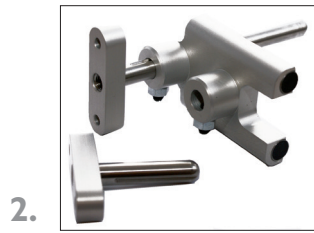

I-0950 BORE fixture kit Ø300-1600 mm

6. **I-0926** Transmitter fixture, 400mm arm

2-0551 2 Fixtures for transmitter 400 mm

2-0554 Magnetbase

2-0553 Expander joint

1. **2-0555** Magnetic base half bore 2. **2-0612** Magnet, probe 3. **I-0894** Fixture, RM/RS w level 93 mm
I-0895 Fixture, RM/RS w level I 10 mm **I-0896** Fixture, RM/RS w level I 70 mm 4. **2-0420** Holder front cc 80 mm
5. **2-0605** Extension fixture 100mm **2-0606** Extension fixture 200mm **2-0607** Extension fixture 300 mm
6. **I-0926** Transmitter fixture, 400 mm arm

Accessories

I-0909 Complete XY-table including 3 long arms and magnets Ø 300-600

2-0964 XY table

2-0552 2 Fixtures for transmitter 800 mm

2-0963 1 pcs. Long arms and magnets Ø 300-600 XY table

I-0921 3 pcs. Short arms and magnets Ø180-300 XY table