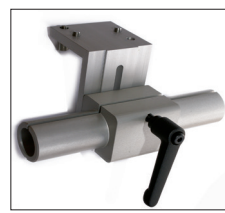

I-0950 BORE fixture kit Ø300-1600 mm

6. **I-0926** Transmitter fixture, 400mm arm

2-0551 2 Fixtures for transmitter 400 mm

2-0554 Magnetbase

2-0553 Expander joint

1. **2-0555** Magnetic base half bore 2. **2-0612** Magnet, probe 3. **I-0894** Fixture, RM/RS w level 93 mm
I-0895 Fixture, RM/RS w level I 10 mm **I-0896** Fixture, RM/RS w level I 70 mm 4. **2-0420** Holder front cc 80 mm
5. **2-0605** Extension fixture 100mm **2-0606** Extension fixture 200mm **2-0607** Extension fixture 300 mm
6. **I-0926** Transmitter fixture, 400 mm arm

Accessories

I-0909 Complete XY-table including 3 long arms and magnets Ø 300-600

2-0964 XY table

2-0552 2 Fixtures for transmitter 800 mm

2-0963 1 pcs. Long arms and magnets Ø 300-600 XY table

I-0921 3 pcs. Short arms and magnets Ø180-300 XY table