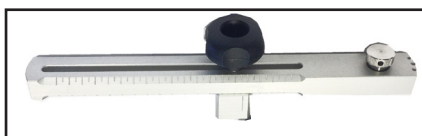

## I-0950 BORE fixture kit Ø300-1600 mm

6. **I-0926** Transmitter fixture, 400mm arm

**2-0551** 2 Fixtures for transmitter 400 mm

**2-0554** Magnetbase

**2-0553** Expander joint

1. **2-0555** Magnetic base half bore 2. **2-0612** Magnet, probe 3. **I-0894** Fixture, RM/RS w level 93 mm  
**I-0895** Fixture, RM/RS w level 110 mm **I-0896** Fixture, RM/RS w level 170 mm 4. **2-0420** Holder front cc 80 mm  
5. **2-0605** Extension fixture 100mm **2-0606** Extension fixture 200mm **2-0607** Extension fixture 300 mm  
6. **I-0926** Transmitter fixture, 400 mm arm

## Accessories

**I-0909** Complete XY-table including 3 long arms and magnets Ø 300-600

**2-0964** XY table

**2-0552** 2 Fixtures for transmitter 800 mm

**2-0963** 1 pcs. Long arms and magnets Ø 300-600 XY table

**I-0921** 3 pcs. Short arms and magnets Ø180-300 XY table