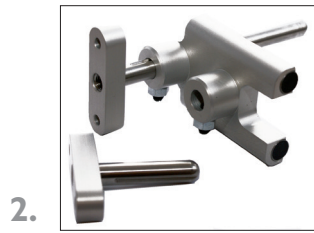

## I-0950 BORE fixture kit Ø300-1600 mm

6. **I-0926** Transmitter fixture, 400mm arm

**2-0551** 2 Fixtures for transmitter 400 mm

**2-0554** Magnetbase

**2-0553** Expander joint

1. **2-0555** Magnetic base half bore 2. **2-0612** Magnet, probe 3. **I-0894** Fixture, RM/RS w level 93 mm  
**I-0895** Fixture, RM/RS w level 110 mm **I-0896** Fixture, RM/RS w level 170 mm 4. **2-0420** Holder front cc 80 mm  
5. **2-0605** Extension fixture 100mm **2-0606** Extension fixture 200mm **2-0607** Extension fixture 300 mm  
6. **I-0926** Transmitter fixture, 400 mm arm

## Accessories

**I-0909** Complete XY-table including 3 long arms and magnets Ø 300-600

**2-0964** XY table

**2-0552** 2 Fixtures for transmitter 800 mm

**2-0963** 1 pcs. Long arms and magnets Ø 300-600 XY table

**I-0921** 3 pcs. Short arms and magnets Ø180-300 XY table