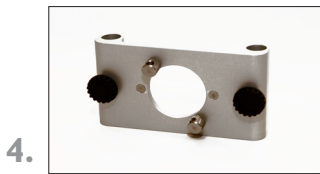

## I-0950 BORE fixture kit Ø300-1600 mm

6. **I-0926** Transmitter fixture, 400mm arm

**2-0551** 2 Fixtures for transmitter 400 mm

**2-0554** Magnetbase

**2-0553** Expander joint

1. **2-0555** Magnetic base half bore 2. **2-0612** Magnet, probe 3. **I-0894** Fixture, RM/RS w level 93 mm  
**I-0895** Fixture, RM/RS w level 110 mm **I-0896** Fixture, RM/RS w level 170 mm 4. **2-0420** Holder front cc 80 mm  
5. **2-0605** Extension fixture 100mm **2-0606** Extension fixture 200mm **2-0607** Extension fixture 300 mm  
6. **I-0926** Transmitter fixture, 400 mm arm

## Accessories

**I-0909** Complete XY-table including 3 long arms and magnets Ø 300-600

**2-0964** XY table

**2-0552** 2 Fixtures for transmitter 800 mm

**2-0963** 1 pcs. Long arms and magnets Ø 300-600 XY table

**I-0921** 3 pcs. Short arms and magnets Ø180-300 XY table