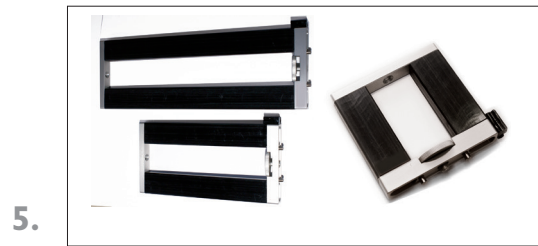

## I-0950 BORE fixture kit Ø300-1600 mm

6. **I-0926** Transmitter fixture, 400mm arm

**2-0551** 2 Fixtures for transmitter 400 mm

**2-0554** Magnetbase

**2-0553** Expander joint

1. **2-0555** Magnetic base half bore 2. **2-0612** Magnet, probe 3. **I-0894** Fixture, RM/RS w level 93 mm  
**I-0895** Fixture, RM/RS w level 110 mm **I-0896** Fixture, RM/RS w level 170 mm 4. **2-0420** Holder front cc 80 mm  
5. **2-0605** Extension fixture 100mm **2-0606** Extension fixture 200mm **2-0607** Extension fixture 300 mm  
6. **I-0926** Transmitter fixture, 400 mm arm

## Accessories

**I-0909** Complete XY-table including 3 long arms and magnets Ø 300-600

**2-0964** XY table

**2-0552** 2 Fixtures for transmitter 800 mm

**2-0963** 1 pcs. Long arms and magnets Ø 300-600 XY table

**I-0921** 3 pcs. Short arms and magnets Ø180-300 XY table