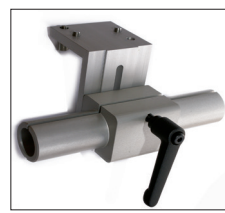

## I-0950 BORE fixture kit Ø300-1600 mm

6. **I-0926** Transmitter fixture, 400mm arm

**2-0551** 2 Fixtures for transmitter 400 mm

**2-0554** Magnetbase

**2-0553** Expander joint

1. **2-0555** Magnetic base half bore 2. **2-0612** Magnet, probe 3. **I-0894** Fixture, RM/RS w level 93 mm  
**I-0895** Fixture, RM/RS w level 110 mm **I-0896** Fixture, RM/RS w level 170 mm 4. **2-0420** Holder front cc 80 mm  
5. **2-0605** Extension fixture 100mm **2-0606** Extension fixture 200mm **2-0607** Extension fixture 300 mm  
6. **I-0926** Transmitter fixture, 400 mm arm

## Accessories

**I-0909** Complete XY-table including 3 long arms and magnets Ø 300-600

**2-0964** XY table

**2-0552** 2 Fixtures for transmitter 800 mm

**2-0963** 1 pcs. Long arms and magnets Ø 300-600 XY table

**I-0921** 3 pcs. Short arms and magnets Ø180-300 XY table