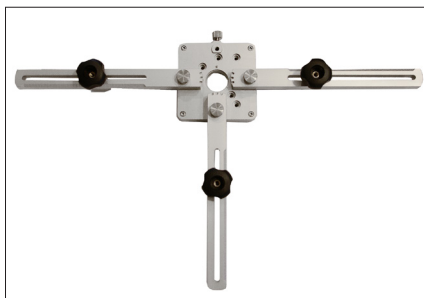

## I-0950 BORE fixture kit Ø300-1600 mm

6. **I-0926** Transmitter fixture, 400mm arm

**2-0551** 2 Fixtures for transmitter 400 mm

**2-0554** Magnetbase

**2-0553** Expander joint

1. **2-0555** Magnetic base half bore 2. **2-0612** Magnet, probe 3. **I-0894** Fixture, RM/RS w level 93 mm  
**I-0895** Fixture, RM/RS w level 110 mm **I-0896** Fixture, RM/RS w level 170 mm 4. **2-0420** Holder front cc 80 mm  
5. **2-0605** Extension fixture 100mm **2-0606** Extension fixture 200mm **2-0607** Extension fixture 300 mm  
6. **I-0926** Transmitter fixture, 400 mm arm

## Accessories

**I-0909** Complete XY-table including 3 long arms and magnets Ø 300-600

**2-0964** XY table

**2-0552** 2 Fixtures for transmitter 800 mm

**2-0963** 1 pcs. Long arms and magnets Ø 300-600 XY table

**I-0921** 3 pcs. Short arms and magnets Ø180-300 XY table