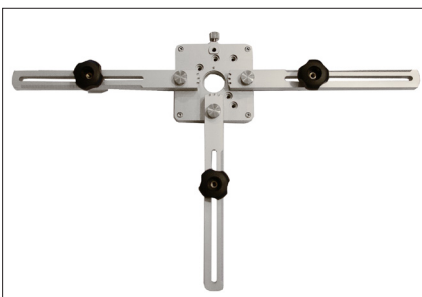

## I-0949 BORE fixture kit Ø80-500 mm

1.

2.

3.

4.

5.

### 6. I-0926 Transmitter fixture, 400 mm arm

2-0551 2 Fixtures for transmitter 400 mm

2-0554 Magnetbase

2-0553 Expander joint

1. 2-0722 Fixture, RM/RS bore Ø80-140mm 2. 2-0420 Reciver holder cc 80 mm 3. 2-0622 Magnet, low profile  
 4. I-0894 Fixture, RM/RS w level 93 mm I-0895 Fixture, RM/RS w level I 10 mm I-0896 Fixture, RM/RS w level I 70 mm  
 5. 2-0612 Magnetic probe 6. I-0926 Transmitter fixture, 400 mm arm

## Accessories

I-0909 Complete XY-table including 3 long arms and magnets Ø 300-600

2-0964 XY table

2-0552 2 Fixtures for transmitter 800 mm

2-0963 1 pcs. Long arms and magnets Ø 300-600 XY table

I-0921 3 pcs. Short arms and magnets Ø 180-300 XY table