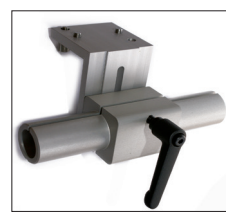

## I-0949 BORE fixture kit Ø80-500 mm

1.

2.

3.

4.

5.

### 6. I-0926 Transmitter fixture, 400 mm arm

2-0551 2 Fixtures for transmitter 400 mm

2-0554 Magnetbase

2-0553 Expander joint

1. 2-0722 Fixture, RM/RS bore Ø80-140mm 2. 2-0420 Reciver holder cc 80 mm 3. 2-0622 Magnet, low profile  
 4. I-0894 Fixture, RM/RS w level 93 mm I-0895 Fixture, RM/RS w level I 10 mm I-0896 Fixture, RM/RS w level I 70 mm  
 5. 2-0612 Magnetic probe 6. I-0926 Transmitter fixture, 400 mm arm

## Accessories

I-0909 Complete XY-table including 3 long arms and magnets Ø 300-600

2-0964 XY table

2-0552 2 Fixtures for transmitter 800 mm

2-0963 1 pcs. Long arms and magnets Ø 300-600 XY table

I-0921 3 pcs. Short arms and magnets Ø 180-300 XY table