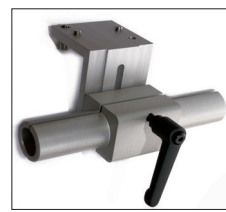

I-0949 BORE fixture kit Ø80-500 mm

1.

2.

3.

4.

5.

6. I-0926 Transmitter fixture, 400 mm arm

2-0551 2 Fixtures for transmitter 400 mm

2-0554 Magnetbase

2-0553 Expander joint

1. 2-0722 Fixture, RM/RS bore Ø80-140mm 2. 2-0420 Receiver holder cc 80 mm 3. 2-0622 Magnet, low profile
 4. I-0894 Fixture, RM/RS w level 93 mm I-0895 Fixture, RM/RS w level 110 mm I-0896 Fixture, RM/RS w level 170 mm
 5. 2-0612 Magnetic probe 6. I-0926 Transmitter fixture, 400 mm arm

Accessories

I-0909 Complete XY-table including 3 long arms and magnets Ø 300-600

2-0964 XY table

2-0552 2 Fixtures for transmitter 800 mm

2-0963 1 pcs. Long arms and magnets Ø 300-600 XY table

I-0921 3 pcs. Short arms and magnets Ø 180-300 XY table