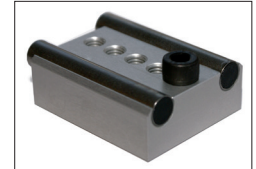

## I-0949 BORE fixture kit Ø80-500 mm

1.

2.

3.

4.

5.

### 6. I-0926 Transmitter fixture, 400 mm arm

2-0551 2 Fixtures for transmitter 400 mm

2-0554 Magnetbase

2-0553 Expander joint

1. 2-0722 Fixture, RM/RS bore Ø80-140mm 2. 2-0420 Reciver holder cc 80 mm 3. 2-0622 Magnet, low profile  
 4. I-0894 Fixture, RM/RS w level 93 mm I-0895 Fixture, RM/RS w level I 10 mm I-0896 Fixture, RM/RS w level I 70 mm  
 5. 2-0612 Magnetic probe 6. I-0926 Transmitter fixture, 400 mm arm

## Accessories

I-0909 Complete XY-table including 3 long arms and magnets Ø 300-600

2-0964 XY table

2-0552 2 Fixtures for transmitter 800 mm

2-0963 1 pcs. Long arms and magnets Ø 300-600 XY table

I-0921 3 pcs. Short arms and magnets Ø 180-300 XY table