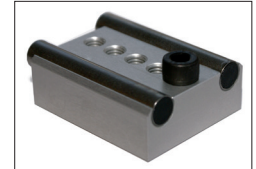

I-0949 BORE fixture kit Ø80-500 mm

1.

2.

3.

4.

5.

6. I-0926 Transmitter fixture, 400 mm arm

2-0551 2 Fixtures for transmitter 400 mm

2-0554 Magnetbase

2-0553 Expander joint

1. 2-0722 Fixture, RM/RS bore Ø80-140mm 2. 2-0420 Receiver holder cc 80 mm 3. 2-0622 Magnet, low profile
 4. I-0894 Fixture, RM/RS w level 93 mm I-0895 Fixture, RM/RS w level 110 mm I-0896 Fixture, RM/RS w level 170 mm
 5. 2-0612 Magnetic probe 6. I-0926 Transmitter fixture, 400 mm arm

Accessories

I-0909 Complete XY-table including 3 long arms and magnets Ø 300-600

2-0964 XY table

2-0552 2 Fixtures for transmitter 800 mm

2-0963 1 pcs. Long arms and magnets Ø 300-600 XY table

I-0921 3 pcs. Short arms and magnets Ø 180-300 XY table