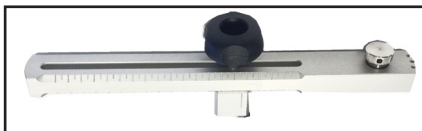

2-0554 Magnetbase

2-0553 Expander joint

1. 2-0722 Fixture, RM/RS bore Ø80-140mm 2. 2-0420 Receiver holder cc 80 mm 3. 2-0622 Magnet, low profile
 4. I-0894 Fixture, RM/RS w level 93 mm I-0895 Fixture, RM/RS w level 110 mm I-0896 Fixture, RM/RS w level 170 mm
 5. 2-0612 Magnetic probe 6. I-0926 Transmitter fixture, 400 mm arm

Accessories

I-0909 Complete XY-table including 3 long arms and magnets Ø 300-600

2-0964 XY table

2-0552 2 Fixtures for transmitter 800 mm

2-0963 1 pcs. Long arms and magnets Ø 300-600 XY table

I-0921 3 pcs. Short arms and magnets Ø 180-300 XY table