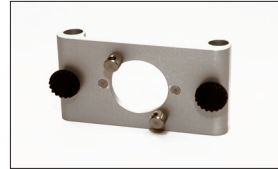

## I-0949 BORE fixture kit Ø80-500 mm

1.

2.

3.

4.

5.

### 6. I-0926 Transmitter fixture, 400 mm arm

2-0551 2 Fixtures for transmitter 400 mm

2-0554 Magnetbase

2-0553 Expander joint

1. 2-0722 Fixture, RM/RS bore Ø80-140mm 2. 2-0420 Reciver holder cc 80 mm 3. 2-0622 Magnet, low profile  
 4. I-0894 Fixture, RM/RS w level 93 mm I-0895 Fixture, RM/RS w level I 10 mm I-0896 Fixture, RM/RS w level I 70 mm  
 5. 2-0612 Magnetic probe 6. I-0926 Transmitter fixture, 400 mm arm

## Accessories

I-0909 Complete XY-table including 3 long arms and magnets Ø 300-600

2-0964 XY table

2-0552 2 Fixtures for transmitter 800 mm

2-0963 1 pcs. Long arms and magnets Ø 300-600 XY table

I-0921 3 pcs. Short arms and magnets Ø 180-300 XY table