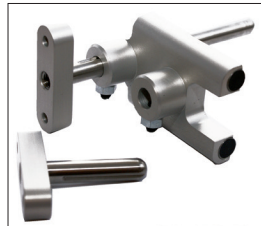

## I-0949 BORE fixture kit Ø80-500 mm

1.

2.

3.

4.

5.

### 6. I-0926 Transmitter fixture, 400 mm arm

2-0551 2 Fixtures for transmitter 400 mm

2-0554 Magnetbase

2-0553 Expander joint

1. 2-0722 Fixture, RM/RS bore Ø80-140mm 2. 2-0420 Reciver holder cc 80 mm 3. 2-0622 Magnet, low profile  
 4. I-0894 Fixture, RM/RS w level 93 mm I-0895 Fixture, RM/RS w level I 10 mm I-0896 Fixture, RM/RS w level I 70 mm  
 5. 2-0612 Magnetic probe 6. I-0926 Transmitter fixture, 400 mm arm

## Accessories

I-0909 Complete XY-table including 3 long arms and magnets Ø 300-600

2-0964 XY table

2-0552 2 Fixtures for transmitter 800 mm

2-0963 1 pcs. Long arms and magnets Ø 300-600 XY table

I-0921 3 pcs. Short arms and magnets Ø 180-300 XY table