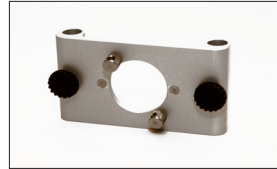

I-0949 BORE fixture kit Ø80-500 mm

1.

2.

3.

4.

5.

6. I-0926 Transmitter fixture, 400 mm arm

2-0551 2 Fixtures for transmitter 400 mm

2-0554 Magnetbase

2-0553 Expander joint

1. 2-0722 Fixture, RM/RS bore Ø80-140mm 2. 2-0420 Receiver holder cc 80 mm 3. 2-0622 Magnet, low profile
 4. I-0894 Fixture, RM/RS w level 93 mm I-0895 Fixture, RM/RS w level 110 mm I-0896 Fixture, RM/RS w level 170 mm
 5. 2-0612 Magnetic probe 6. I-0926 Transmitter fixture, 400 mm arm

Accessories

I-0909 Complete XY-table including 3 long arms and magnets Ø 300-600

2-0964 XY table

2-0552 2 Fixtures for transmitter 800 mm

2-0963 1 pcs. Long arms and magnets Ø 300-600 XY table

I-0921 3 pcs. Short arms and magnets Ø 180-300 XY table