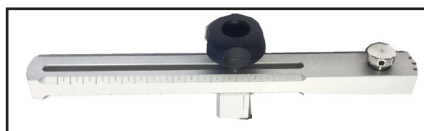

## I-0949 BORE fixture kit Ø80-500 mm

1.

2.

3.

4.

5.

### 6. I-0926 Transmitter fixture, 400 mm arm

2-0551 2 Fixtures for transmitter 400 mm

2-0554 Magnetbase

2-0553 Expander joint

1. 2-0722 Fixture, RM/RS bore Ø80-140mm 2. 2-0420 Reciver holder cc 80 mm 3. 2-0622 Magnet, low profile  
 4. I-0894 Fixture, RM/RS w level 93 mm I-0895 Fixture, RM/RS w level I 10 mm I-0896 Fixture, RM/RS w level I 70 mm  
 5. 2-0612 Magnetic probe 6. I-0926 Transmitter fixture, 400 mm arm

## Accessories

I-0909 Complete XY-table including 3 long arms and magnets Ø 300-600

2-0964 XY table

2-0552 2 Fixtures for transmitter 800 mm

2-0963 1 pcs. Long arms and magnets Ø 300-600 XY table

I-0921 3 pcs. Short arms and magnets Ø 180-300 XY table