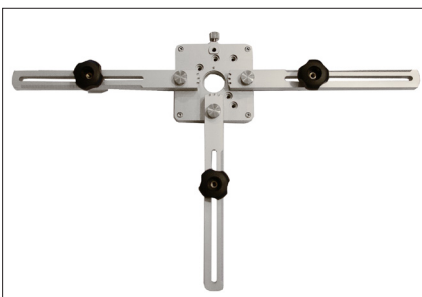

I-0949 BORE fixture kit Ø80-500 mm

1.

2.

3.

4.

5.

6. I-0926 Transmitter fixture, 400 mm arm

2-0551 2 Fixtures for transmitter 400 mm

2-0554 Magnetbase

2-0553 Expander joint

1. 2-0722 Fixture, RM/RS bore Ø80-140mm 2. 2-0420 Receiver holder cc 80 mm 3. 2-0622 Magnet, low profile
 4. I-0894 Fixture, RM/RS w level 93 mm I-0895 Fixture, RM/RS w level 110 mm I-0896 Fixture, RM/RS w level 170 mm
 5. 2-0612 Magnetic probe 6. I-0926 Transmitter fixture, 400 mm arm

Accessories

I-0909 Complete XY-table including 3 long arms and magnets Ø 300-600

2-0964 XY table

2-0552 2 Fixtures for transmitter 800 mm

2-0963 1 pcs. Long arms and magnets Ø 300-600 XY table

I-0921 3 pcs. Short arms and magnets Ø 180-300 XY table