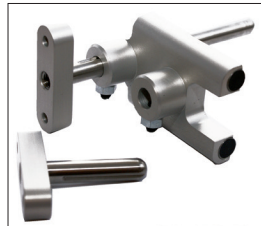

I-0949 BORE fixture kit Ø80-500 mm

1.

2.

3.

4.

5.

6. I-0926 Transmitter fixture, 400 mm arm

2-0551 2 Fixtures for transmitter 400 mm

2-0554 Magnetbase

2-0553 Expander joint

1. 2-0722 Fixture, RM/RS bore Ø80-140mm 2. 2-0420 Receiver holder cc 80 mm 3. 2-0622 Magnet, low profile
 4. I-0894 Fixture, RM/RS w level 93 mm I-0895 Fixture, RM/RS w level 110 mm I-0896 Fixture, RM/RS w level 170 mm
 5. 2-0612 Magnetic probe 6. I-0926 Transmitter fixture, 400 mm arm

Accessories

I-0909 Complete XY-table including 3 long arms and magnets Ø 300-600

2-0964 XY table

2-0552 2 Fixtures for transmitter 800 mm

2-0963 1 pcs. Long arms and magnets Ø 300-600 XY table

I-0921 3 pcs. Short arms and magnets Ø 180-300 XY table